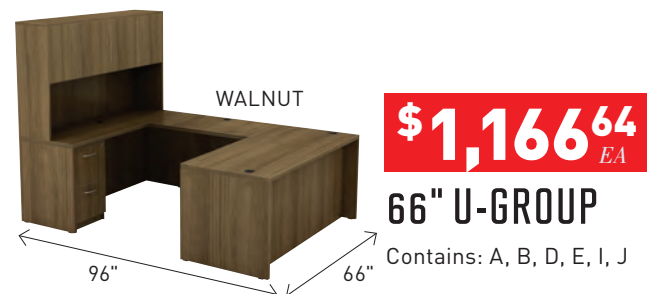

$1,166⁶⁴
EA

66" U-GROUP
Contains: A, B, D, E, I, J